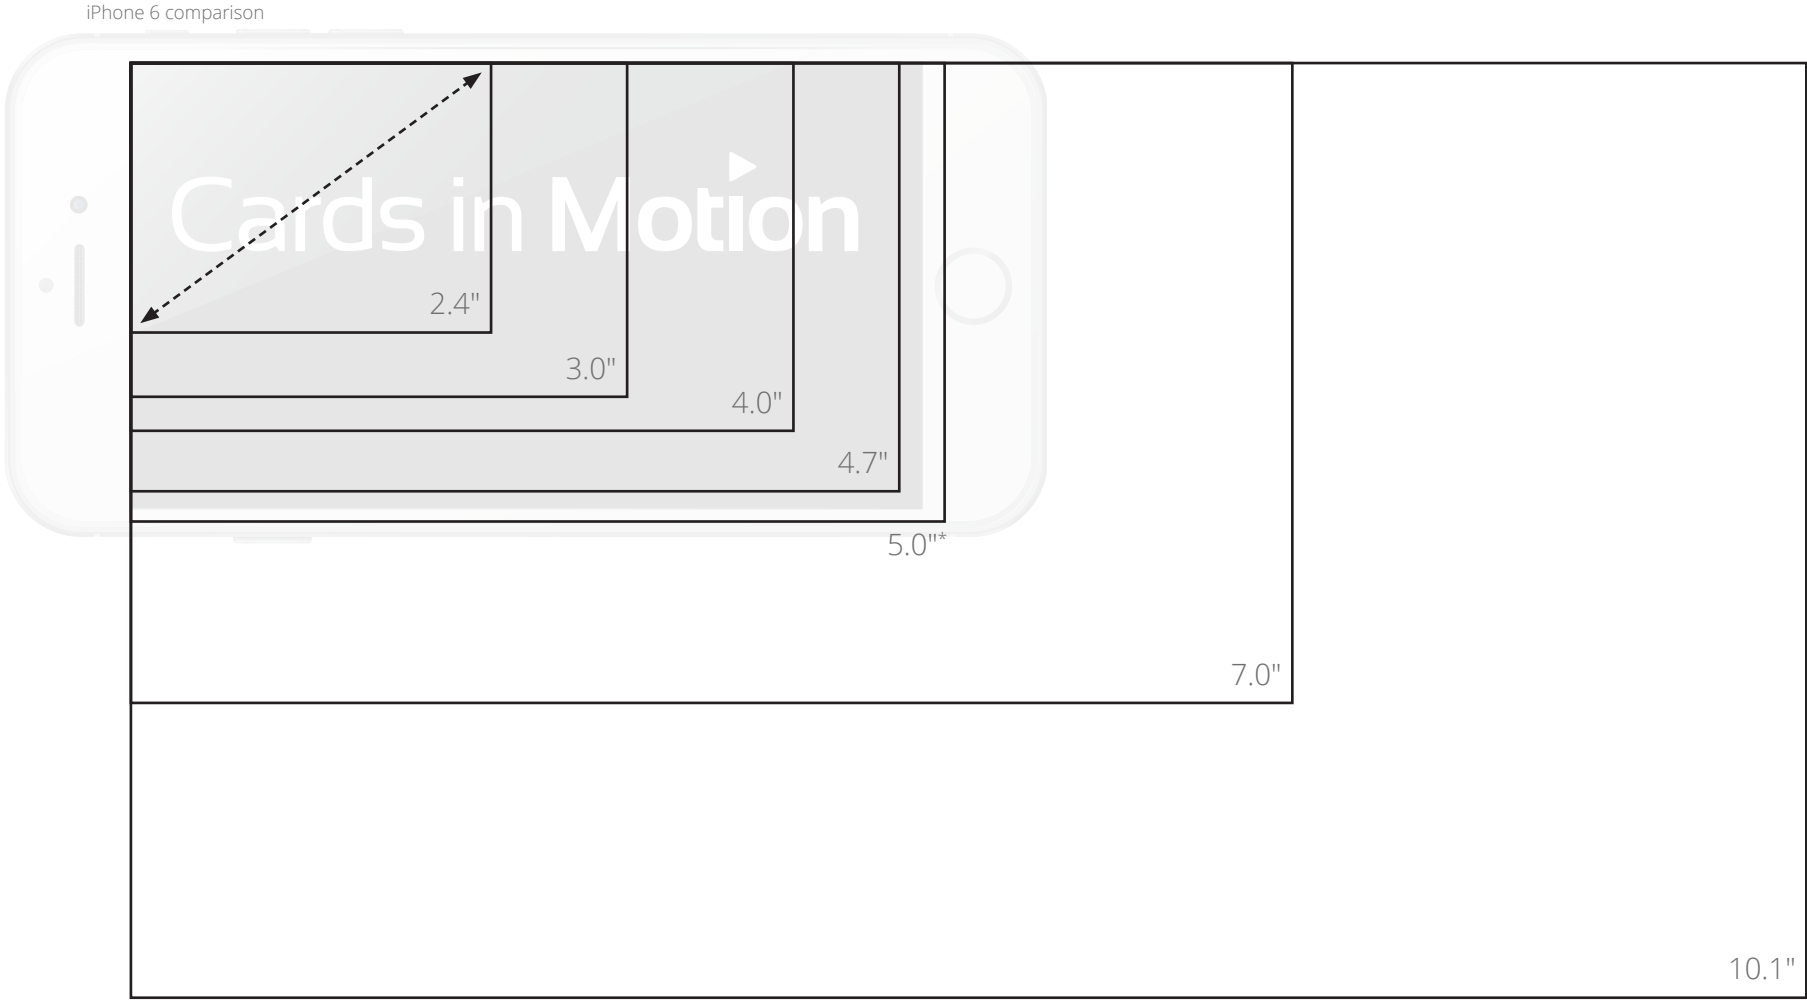

# LCD SCREEN SIZES

Print out this page at 100% on standard letter-size paper (8.5" x 11") to see the actual size of our available LCD screens.

\*5.0" HD illustrated. 5.0 SD (not shown) measures 107mm x 64mm.